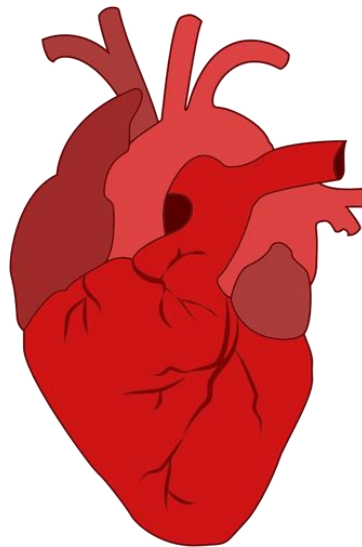

Heart Facts!

The heart is a really important part of our bodies, it pumps blood through our veins, keeping us alive and well! No wonder when we tell people we love them we use a heart symbol – we are telling them they are so very important to us!

Human hearts don't really look like this:

They look more like this:

Did you know *most* animals have hearts too?! Hearts come in all different sizes, match the images below to make *predictions* about whose heart is which size! Explain why you think so!

Whose heart is as big as a

Created by

Created by

Animal hearts fun facts:

2 Humans:

We've already told you that a human heart is important but did you know..

- Your heart is on your left side
- An adult's heart weighs about 10 ounces – or about the weight of 2 apples
- Your ribcage keeps your heart safe!

1 Mouse:

- A mouse's heart beats *very* fast: 400-600 times each minute!
- Its heart about the shape of a rugby ball!
- Its heart only weighs around 200 MG (about as much as a raindrop!)¹

3 Blue Whale:

- A Blue Whale has the biggest heart on earth!
- Its heart weighs more than 1000 pounds – about that of a dairy cow!
- Each time its heart beats, it pumps 60 gallons of blood!